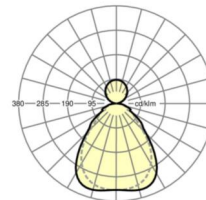

Order number	46255026175
EAN number	4020863378449
Commodity code	94051190
Certification mark	IP 20, Protection class I, VDU 65° < 3000, F, Indoor, CE
Impact resistance (IK rating)	IK02
Ambient temperatur	ta 25°C
Special properties	Ready for IoT
Warranty period	5 years
State funding programs	BEG - Federal funding for efficient buildings (valid only for Germany)

ELECTRICAL ENGINEERING

Controller	Electronic driver DALI2 (1 pcs.)
System output	48W
Mains voltage	230V/50Hz
Circuit breakers (inrush current)	12 pieces/B10, 20 pieces/B16, 21 pieces/C10, 33 pieces/C16
Energy efficiency class/light source	D

LIGHTING TECHNOLOGY

Placement	LED, Colour rendering/Light colour CRI ≥ 80 / 3000K
Colour tolerance (MacAdam)	3SDCM
Nominal luminous flux	5932lm
LED service life	50000h L90/B10 (Tq 25°C)
Luminaire luminous efficiency	125lm/W
UGR lat./long.	16.8 / 16.1

MECHANICS

Housing colour	silver grey/white aluminium RAL 9006
Dimensions (LxWxDxH)	1558mm x 321mm x 24mm
Weight (net)	5.9kg
Type of installation	Pendant light strip mounting

Dimensions

L	1558 mm	Length
B	321 mm	Width
H	24 mm	Height
A1	900 mm	Mounting distance single mounting
A2	1237 mm	Mounting distance 1st luminaire of the light run
A3	1574 mm	Mounting distance between luminaires in a light run arrangement
P min	150 mm	Minimum suspension length
P max	1900 mm	Maximum suspension length

DEEP-LINK

<https://www.regiolum.de/en/article/46255026175>