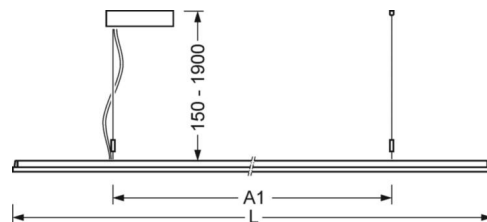

Suspended luminaire/light run - Micro-prismatic diffuser - direct/indirect distribution - equipped for light run installation

Ultra-flat luminaire housing design, painted extruded aluminium profile, visible installation height 10/24mm, prepared for light run installation; Housing colour silver grey/white aluminium RAL 9006; Direct/indirect light distribution, direct share by means of a microprism made of PMMA, homogeneous light emission through lateral LED light coupling in Light Guide panel and semi-diffuse, reflective white coating, with special decoupling technology for defined ceiling illumination; for VDU workstations, omnidirectional glare reduction according to the current norm DIN-EN 12464-1. Electrical connection via start luminaire with 5-pin connection cable and light-run luminaires with through-wiring. Luminaire can only be operated in conjunction with a single luminaire. Y-wire suspension and luminaire connector are included in the scope of delivery Suspension set with a canopy and integrated light control available separately as accessories.

CHARACTERISTICS

Order number	46255026175
EAN number	4020863378449
Commodity code	94051190
Certification mark	IP 20, Protection class I, VDU 65° < 3000, F, Indoor, CE
Impact resistance (IK rating)	IK02
Ambient temperatur	ta 25°C
Special properties	Ready for IoT
Warranty period	5 years
State funding programs	BEG - Federal funding for efficient buildings (valid only for Germany)

ELECTRICAL ENGINEERING

Controller	Electronic driver DALI2 (1 pcs.)
System output	48W
Mains voltage	230V/50Hz
Circuit breakers (inrush current)	12 pieces/B10, 20 pieces/B16, 21 pieces/C10, 33 pieces/C16
Energy efficiency class/light source	D

LIGHTING TECHNOLOGY