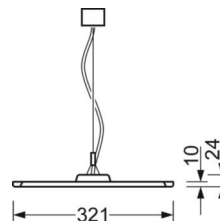

Reference	LED 5900lm 830
ηLB	100 %
Φ ↓/↑	74 % / 26 %
UGR lat./long.	16.8 / 16.1
VDU	65° < 3000cd/m²